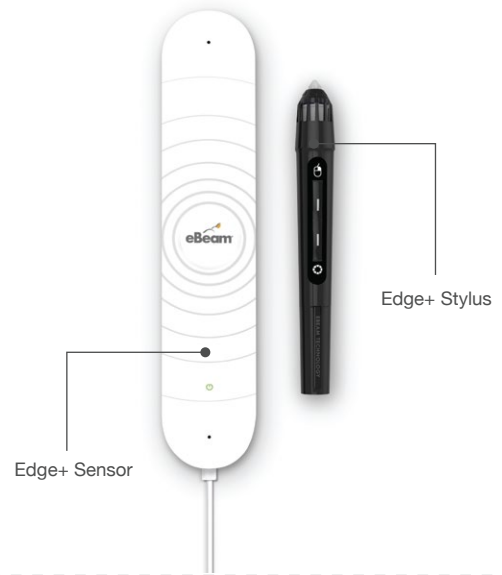

The most powerful interactive whiteboarding solution.

Edge+ USB Pack

Edge+ Wireless Pack

Edge+ Complete Pack

Make your surface smart.

Transform your classroom or meeting space into a smart environment. Make any projection, LED/LCD screen, or whiteboard surface fully connected and completely interactive. The eBeam Edge+ is the latest, most advanced in the Edge product line, taking interactivity to a whole new level. Use it with any application, capture and stream everything you write, and ensure you're making the most out of your space.

Core components:

2 Styluses

Edge+ Sensor

LED/LCD TV Display Bracket

eBeam[®]edge+

eBeam Edge+ Wireless brings interactivity to any surface, quickly transforming your classroom or meeting room into a dynamic learning environment where students and colleagues can focus, participate and collaborate. Fully wireless, using a USB dongle or Bluetooth, it's the most portable solution on the market.

Core components:

2 Styluses

Edge+ Sensor

Wireless USB Dongle

LED/LCD TV Display Bracket

eBeam[®]edge+ COMPLETE

The Edge+ Complete pack includes everything in the wireless pack plus the Marker Pack accessories. This includes: four marker sleeves (black, blue, red and green), a multi-charging cradle that charges all four sleeves and the sensor at the same time, and a large eraser.

Core components:

2 Styluses

4 Sleeves:
black, red,
blue, green

Edge+ Sensor

Wireless USB Dongle

LED/LCD TV Display Bracket

Multi-Charge Cradle

Large Eraser