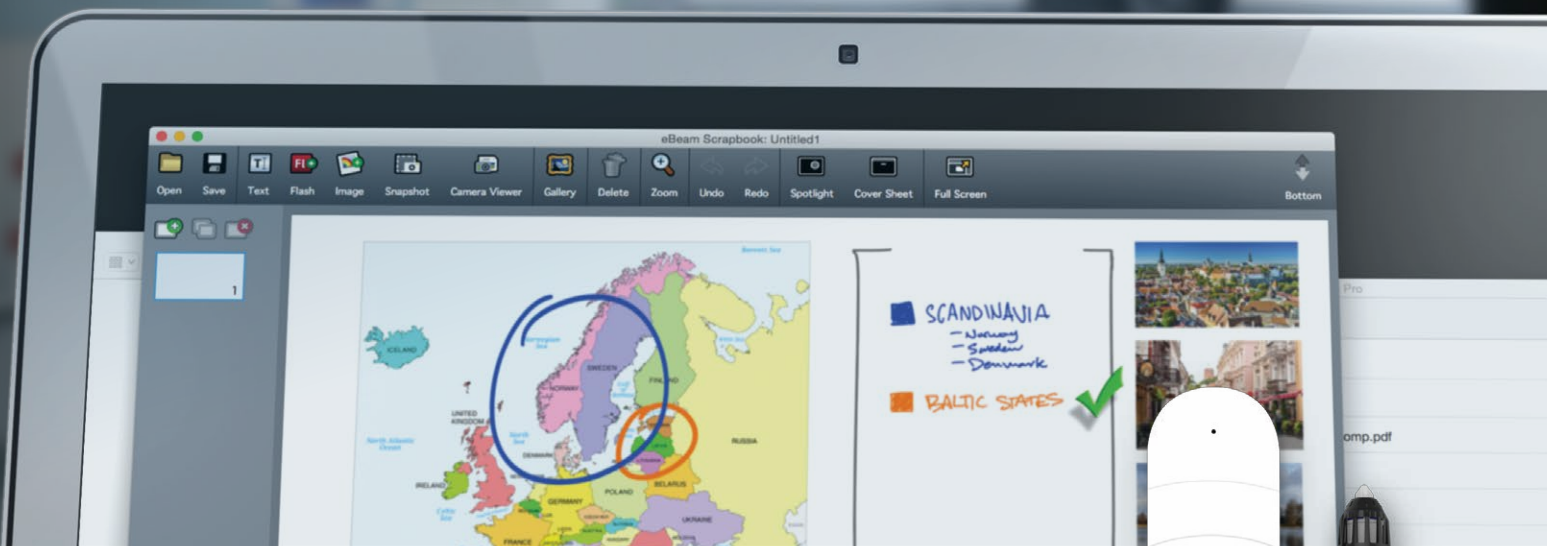

The most powerful interactive whiteboarding solution.

Edge+ USB Pack

Edge+ Wireless Pack

Edge+ Complete Pack

Make your surface smart.

Transform your classroom or meeting space into a smart environment. Make any projection, LED/LCD screen, or whiteboard surface fully connected and completely interactive. The eBeam Edge+ is the latest, most advanced in the Edge product line, taking interactivity to a whole new level. Use it with any application, capture and stream everything you write, and ensure you're making the most out of your space.

Fully compatible with:

Meeting connect with:

Learn more at www.e-beam.com

eBeam[®]edge+ ^{USB}

eBeam Edge+ USB brings interactivity to any surface. Using a simple USB cable, transform your classroom or meeting room into a dynamic learning environment where students and colleagues can focus, participate and collaborate.

Core components:

2 Styluses

Edge+ Sensor

LED/LCD TV Display Bracket

eBeam[®]edge+

eBeam Edge+ Wireless brings interactivity to any surface, quickly transforming your classroom or meeting room into a dynamic learning environment where students and colleagues can focus, participate and collaborate. Fully wireless, using a USB dongle or Bluetooth, it's the most portable solution on the market.

Core components:

2 Styluses

Edge+ Sensor

Wireless USB Dongle

LED/LCD TV Display Bracket

eBeam[®]edge+ COMPLETE

The Edge+ Complete pack includes everything in the wireless pack plus the Marker Pack accessories. This includes: four marker sleeves (black, blue, red and green), a multi-charging cradle that charges all four sleeves and the sensor at the same time, and a large eraser.