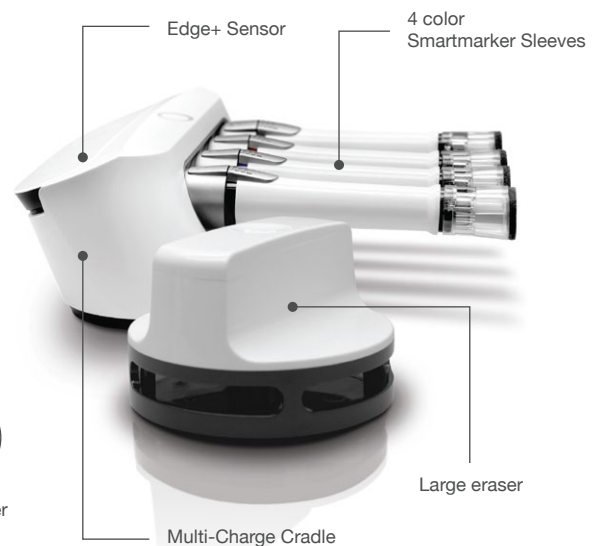

The most powerful interactive whiteboarding solution.

Edge+ USB Pack

Edge+ Wireless Pack

Edge+ Complete Pack

Make your surface smart.

Transform your classroom or meeting space into a smart environment. Make any projection, LED/LCD screen, or whiteboard surface fully connected and completely interactive. The eBeam Edge+ is the latest, most advanced in the Edge product line, taking interactivity to a whole new level. Use it with any application, capture and stream everything you write, and ensure you're making the most out of your space.

Core components:

2 Styluses

Edge+ Sensor

LED/LCD TV Display Bracket

eBeam[®]edge+

eBeam Edge+ Wireless brings interactivity to any surface, quickly transforming your classroom or meeting room into a dynamic learning environment where students and colleagues can focus, participate and collaborate. Fully wireless, using a USB dongle or Bluetooth, it's the most portable solution on the market.

Core components:

2 Styluses

Edge+ Sensor

Wireless USB Dongle

LED/LCD TV Display Bracket

eBeam[®]edge+ COMPLETE

The Edge+ Complete pack includes everything in the wireless pack plus the Marker Pack accessories. This includes: four marker sleeves (black, blue, red and green), a multi-charging cradle that charges all four sleeves and the sensor at the same time, and a large eraser.

Core components:

2 Styluses

4 Sleeves:
black, red,
blue, green

Edge+ Sensor

Wireless USB Dongle

LED/LCD TV Display Bracket

Multi-Charge Cradle

Large Eraser