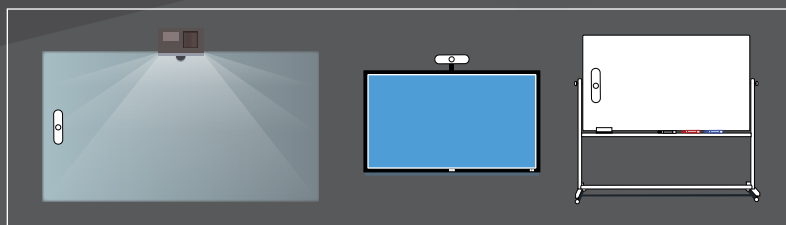

The most powerful interactive whiteboarding solution.

Edge+ USB Pack

Edge+ Wireless Pack

Edge+ Complete Pack

Make your surface smart.

Transform your classroom or meeting space into a smart environment. Make any projection, LED/LCD screen, or whiteboard surface fully connected and completely interactive. The eBeam Edge+ is the latest, most advanced in the Edge product line, taking interactivity to a whole new level. Use it with any application, capture and stream everything you write, and ensure you're making the most out of your space.

Fully compatible with:

Meeting connect with:

Learn more at www.e-beam.com

eBeam[®]edge+ ^{USB}

eBeam Edge+ USB brings interactivity to any surface. Using a simple USB cable, transform your classroom or meeting room into a dynamic learning environment where students and colleagues can focus, participate and collaborate.

Core components:

2 Styluses

Edge+ Sensor

LED/LCD TV Display Bracket

eBeam[®]edge+

eBeam Edge+ Wireless brings interactivity to any surface, quickly transforming your classroom or meeting room into a dynamic learning environment where students and colleagues can focus, participate and collaborate. Fully wireless, using a USB dongle or Bluetooth, it's the most portable solution on the market.

Core components:

2 Styluses

Edge+ Sensor

Wireless USB Dongle

LED/LCD TV Display Bracket

eBeam[®]edge+ COMPLETE

The Edge+ Complete pack includes everything in the wireless pack plus the Marker Pack accessories. This includes: four marker sleeves (black, blue, red and green), a multi-charging cradle that charges all four sleeves and the sensor at the same time, and a large eraser.